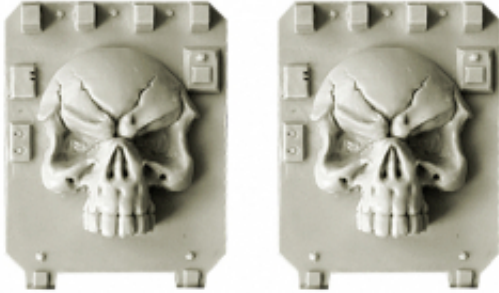

Data current as of: 31-03-2025 17:13

Link to the product: <https://www.spellcrow.com/skull-doors-for-light-vehicles-p-542.html>

Skull Doors For Light Vehicles

Price	5 £
Availability	Available
Shipping time	24 hours
Number	SPCB5860
EAN	5060600644191
Manufacturer	Spellcrow

Product description