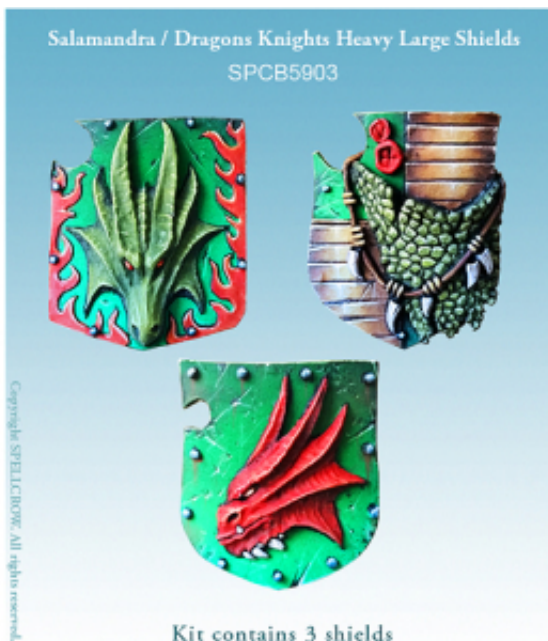

Link to the product: <https://www.spellcrow.com/salamandra-dragons-knights-heavy-large-shields-p-188.html>

Salamandra / Dragons Knights Heavy Large Shields

Price	7 £
Availability	Available
Shipping time	24 hours
Number	SPCB5903
EAN	5060600642012
Manufacturer	Spellcrow

Product description

Designed for Space Knights in Heavy Armour!!!

Kit contains 3 Salamanders / Dragons Knights Heavy Large Shields ideal for use with 28mm scale models. Perfect for converting figures for different games. The product is high quality cast resin. Needs to be cleaned and painted.