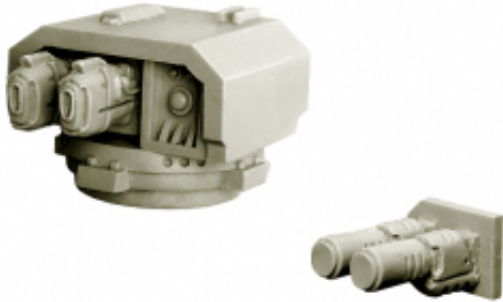

Data current as of: 25-04-2025 04:38

Link to the product: <https://www.spellcrow.com/pintle-mounted-turret-p-508.html>

Pintle-mounted Turret

Price	6 £
Availability	Available
Shipping time	24 hours
Number	SPCB5853
EAN	5060600641251
Manufacturer	Spellcrow

Product description

Kit contains Pintle-mounted Turret with double plasma weapons and double melting weapons ideal for use with 28 mm scale vehicle models. Perfect for converting figures for different games. The product is high quality cast resin. Needs to be cleaned and painted.