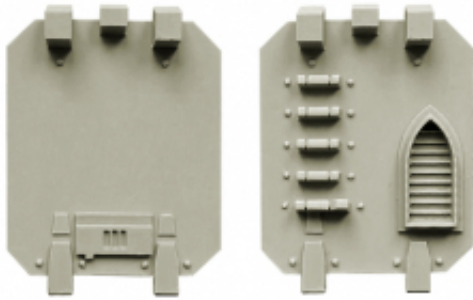

## Doors for Heavy Vehicles

Price	<b>5 £</b>
Availability	<b>Available</b>
Shipping time	<b>24 hours</b>
Number	<b>SPCB5851</b>
EAN	<b>5060600641237</b>
Manufacturer	<b>Spellcrow</b>

### Product description

Kit contains Doors for Heavy Vehicles ideal for use with 28 mm scale models. Perfect for converting figures for different games. The product is high quality cast resin. Needs to be cleaned and painted.